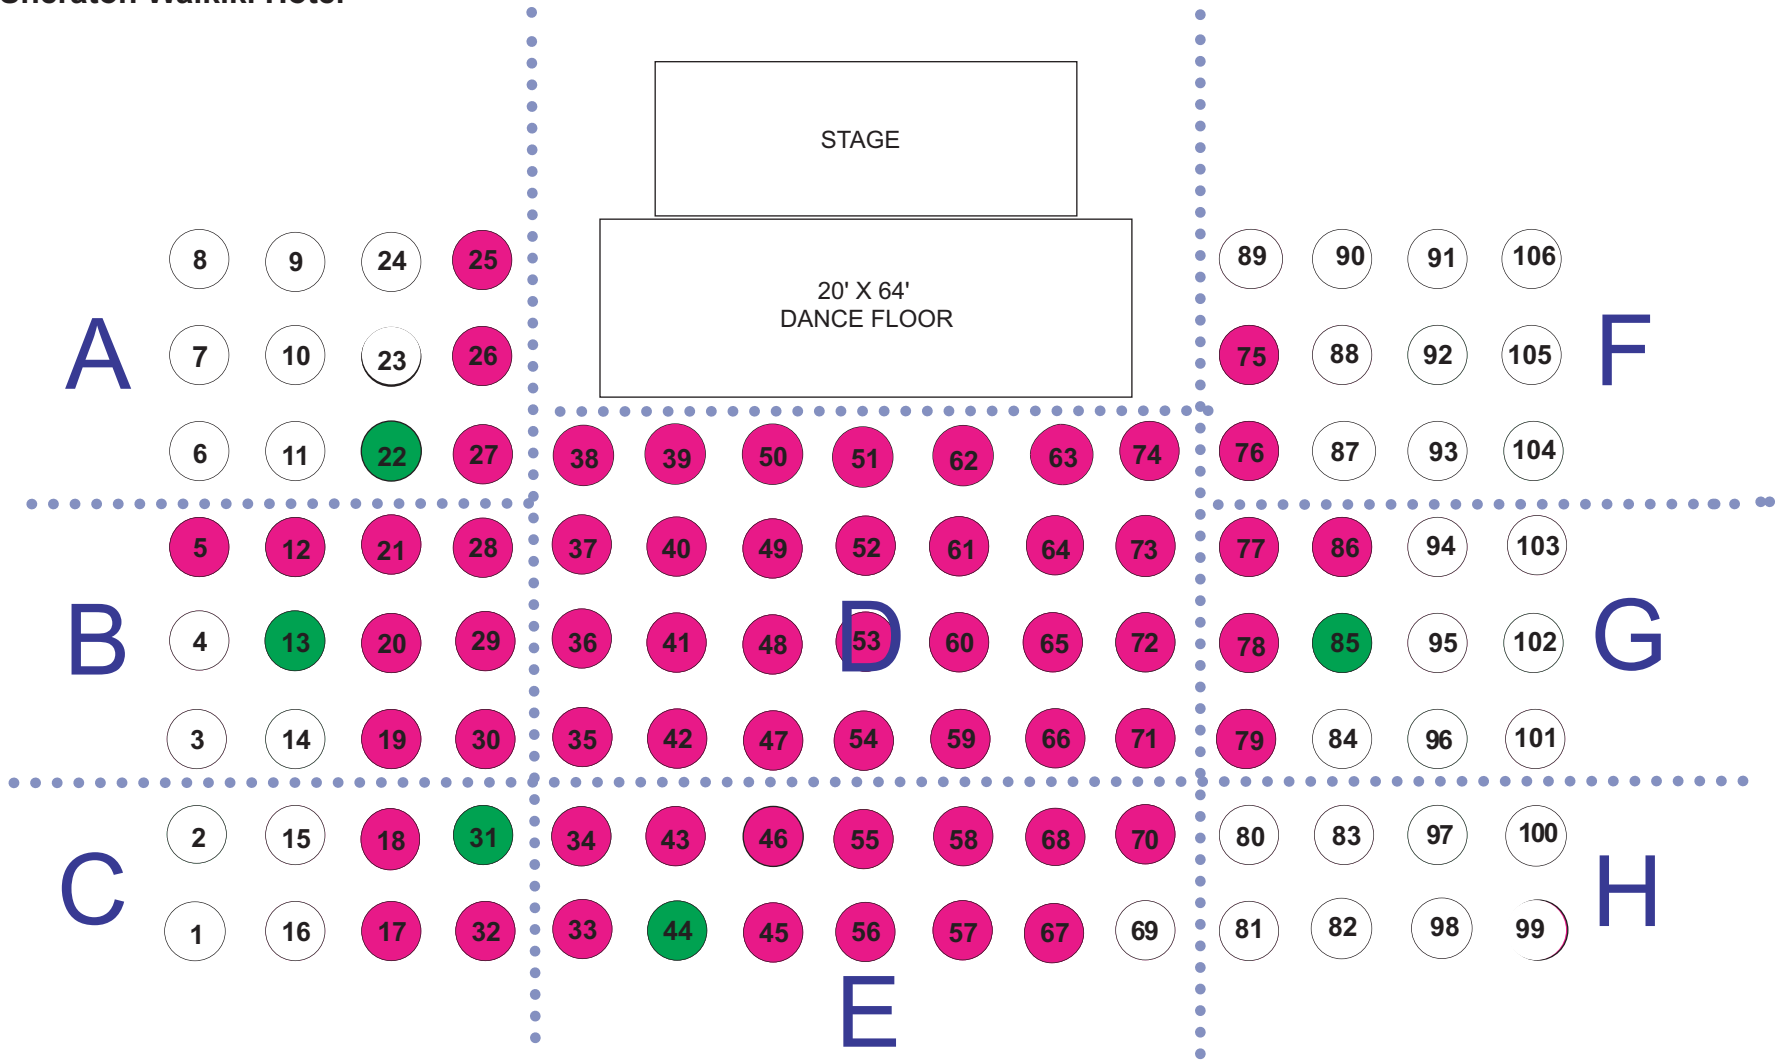

73rd ANNUAL MEMBERSHIP CELEBRATION - Seating Chart

2/25/2010

Saturday, March 6, 2010
 Sheraton Waikiki Hotel

● TABLE SOLD
 ● SEATS AVAILABLE
 ○ TABLE AVAILABLE